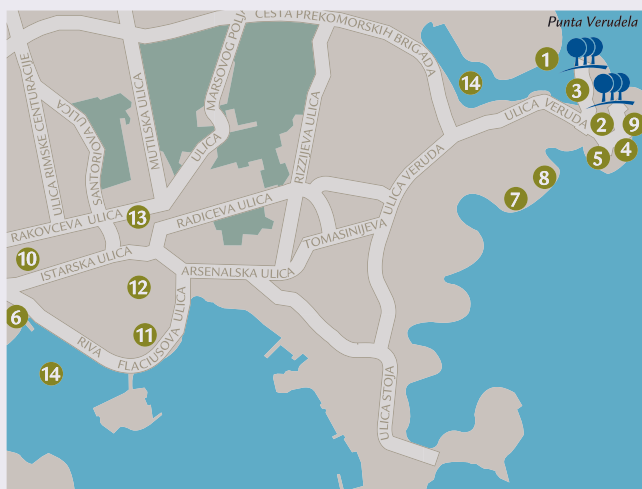

Situated on the beautiful south coast of Croatia's Istrian Peninsula, Park Plaza Histria Pula features state of the art facilities. The resort occupies a stunning seaside location, offering breathtaking views across the Adriatic Sea. Historic Pula is only minutes away.

Location

- Pula is within walking distance from Park Plaza Histria and is also easily accessible by public transport. The city of Pula is known for its impressive Roman ruins including one of Europe's best preserved Roman Amphitheatres and lively nightlife with numerous restaurants and bars.
- The distance from Pula airport is 13 kilometres and can be reached by car and bus. If you are travelling by car the resort offers complimentary secured parking for guests.

- | | |
|----------------------------|-------------------------|
| 1 Park Plaza Histria Pula | 8 Resort Horizont |
| 2 Park Plaza Verudela Pula | 9 Verudela Beach |
| 3 Hotel Palma | 10 Amphitheatre |
| 4 Hotel Park | 11 Temple of Augustus |
| 5 Hotel Brioni | 12 Arch of the Sergians |
| 6 Hotel Riviera | 13 Fresh food market |
| 7 Resort Splendid | 14 Marinas |